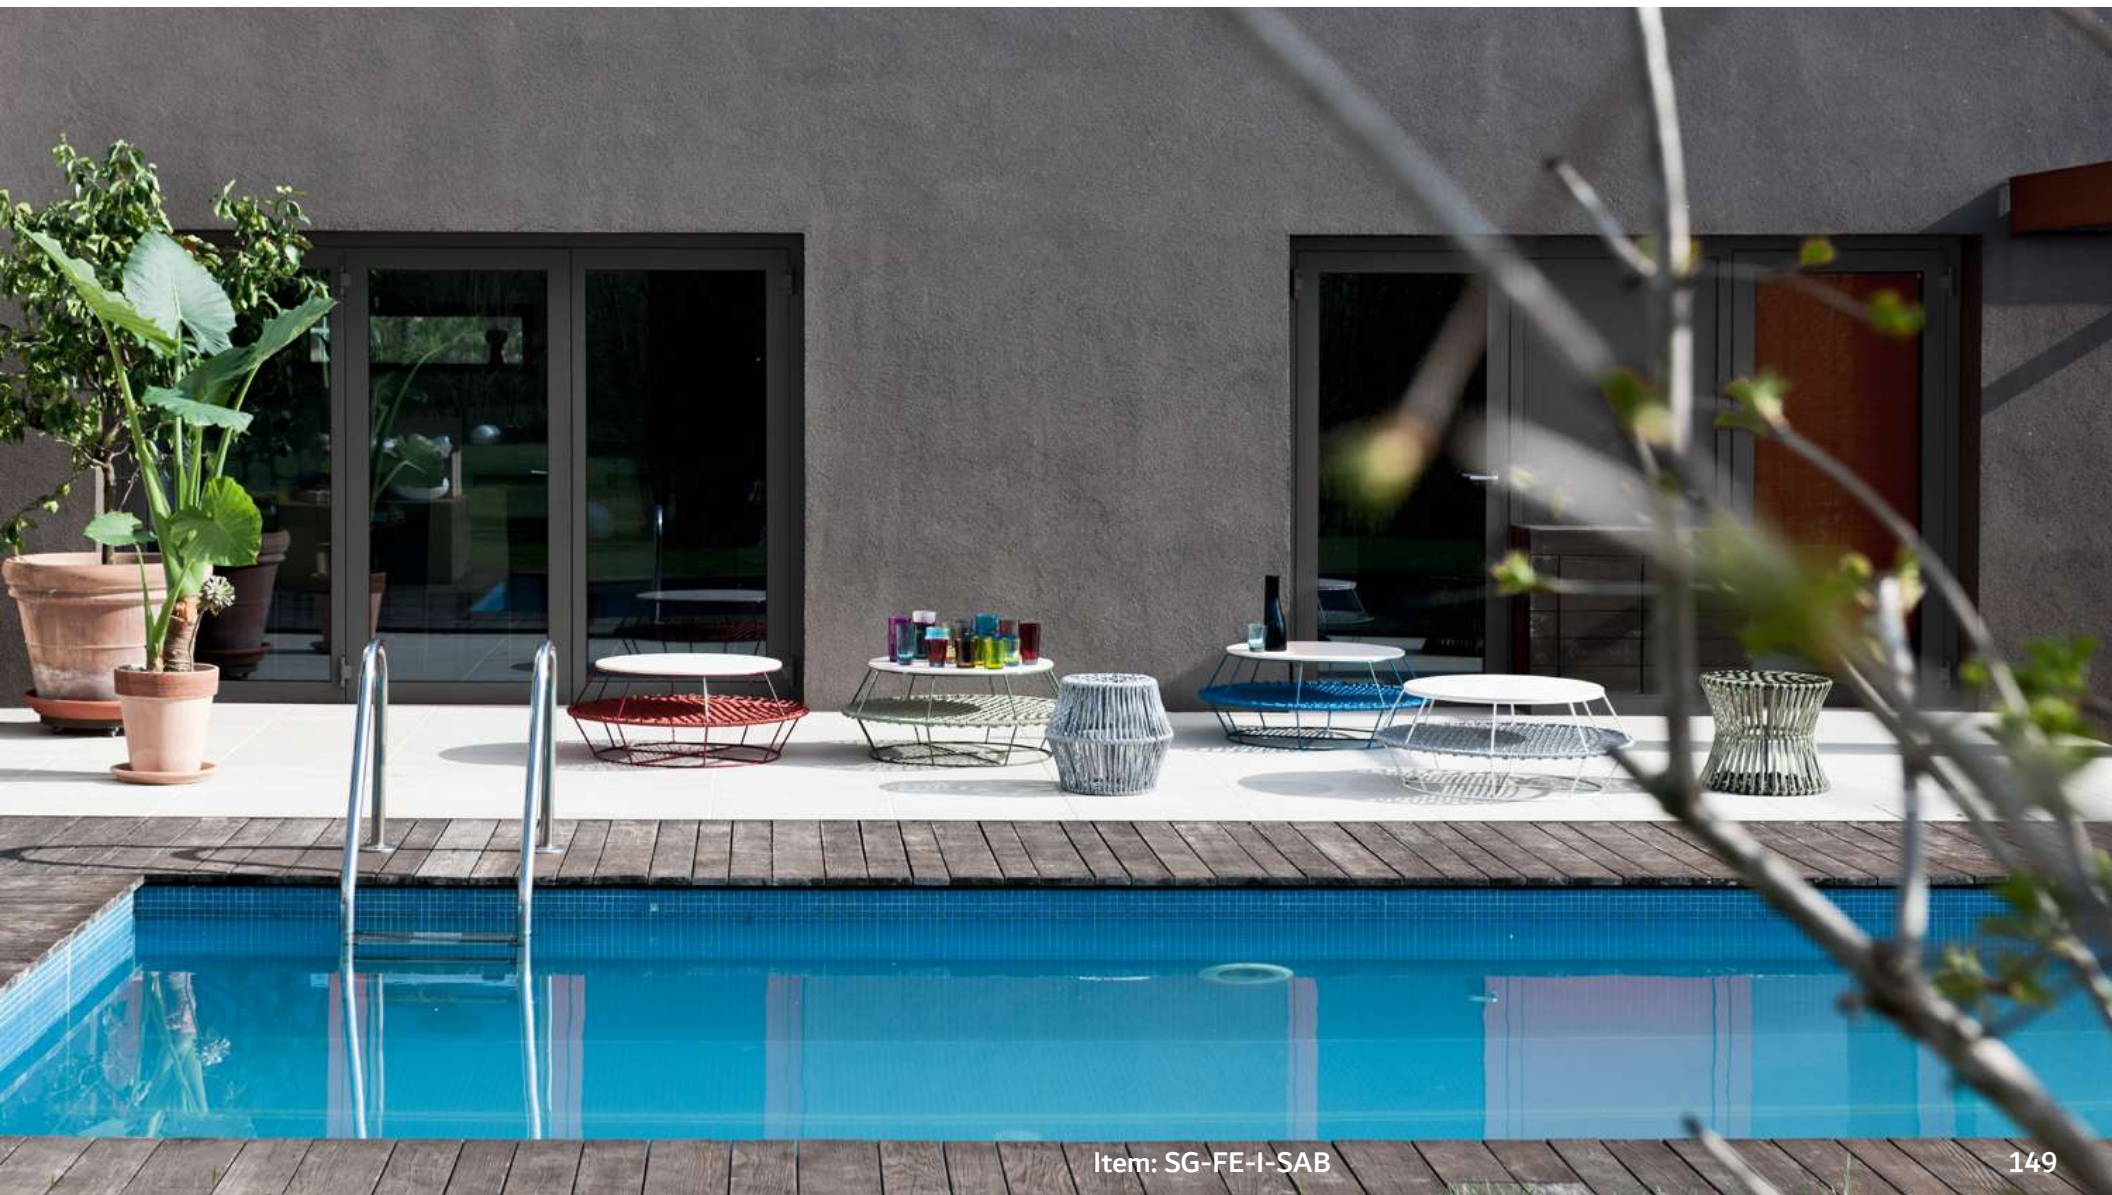

Espresso &
Burnished
Brass

Espresso &
Polished
Stainless
Steel

Grey &
Polished
Stainless
Steel

CAMINO PANEL DOUBLE-DOOR SIDEBOARD

Item: SG-FE-I-RAH

LOWE ROUND SIDE TABLE

OUTDOOR FURNITURE

Item: SG-FE-I-SAB

Item: SG-FE-I-SAB

Item: SG-FE-I-SAB

Item: SG-FE-I-SAB

Item: SG-FE-I-SAB

Five-in-one ...

- Detachable five unit sofa
- For outdoor use with specially treated wood
- Water repellent fabric
- Can be used as a bed
- Can also be modified for interior use