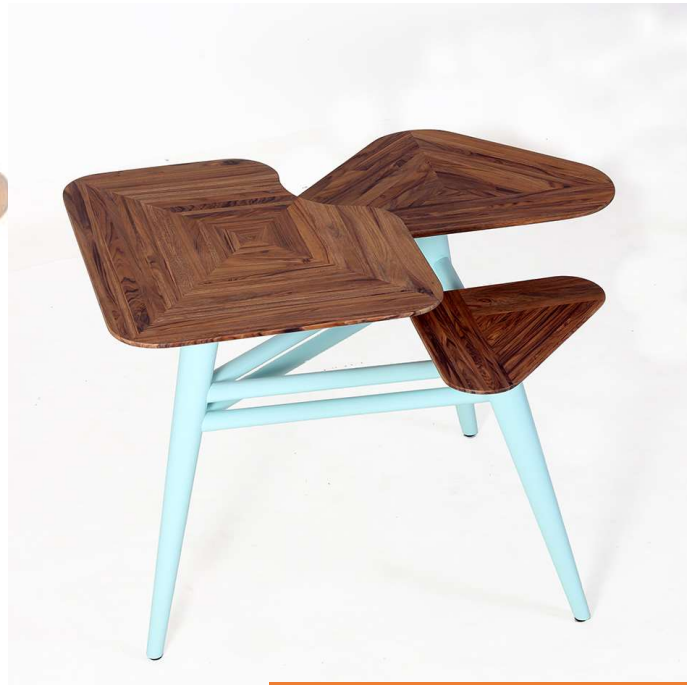

The tilted one ...

A side table that can be used in living, bed or meeting room
Made with teakwood
Can be customised for size and wood finishes

Item: SG-FE-I-ALK

Product code: NYO-SQMT
Dimensions:
1800 W X 900 D X 750 H