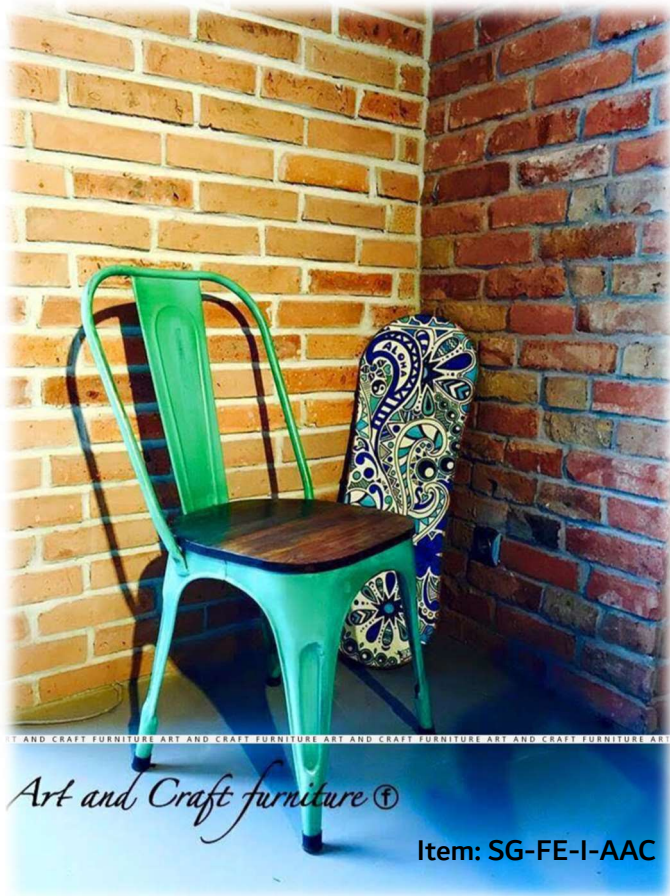

Aged Leather "ELI"
Metal Bar Chair

Aged Leather Curl Metal
High Bar Chair

Aged Leather Metal Iron
Dining Bar Chair

Aged Leather Metal Round
Tub Cafe Chair

ART AND CRAFT FURNITURE ART AND CRAFT FURNITURE ART AND CRAFT FURNITURE ART AND

ART AND CRAFT FURNITURE ART AND CRAFT FURNITURE ART AND CRAFT FURNITURE ART AND

Item: SG-FE-I-AAC

BLISS NORDIC HOME LOW WOODEN STOOL

Item: SG-FE-I-MAT

Industrial Round Metal Rings High Bar Stool

Industrial Round Metal Rings Bar Stool