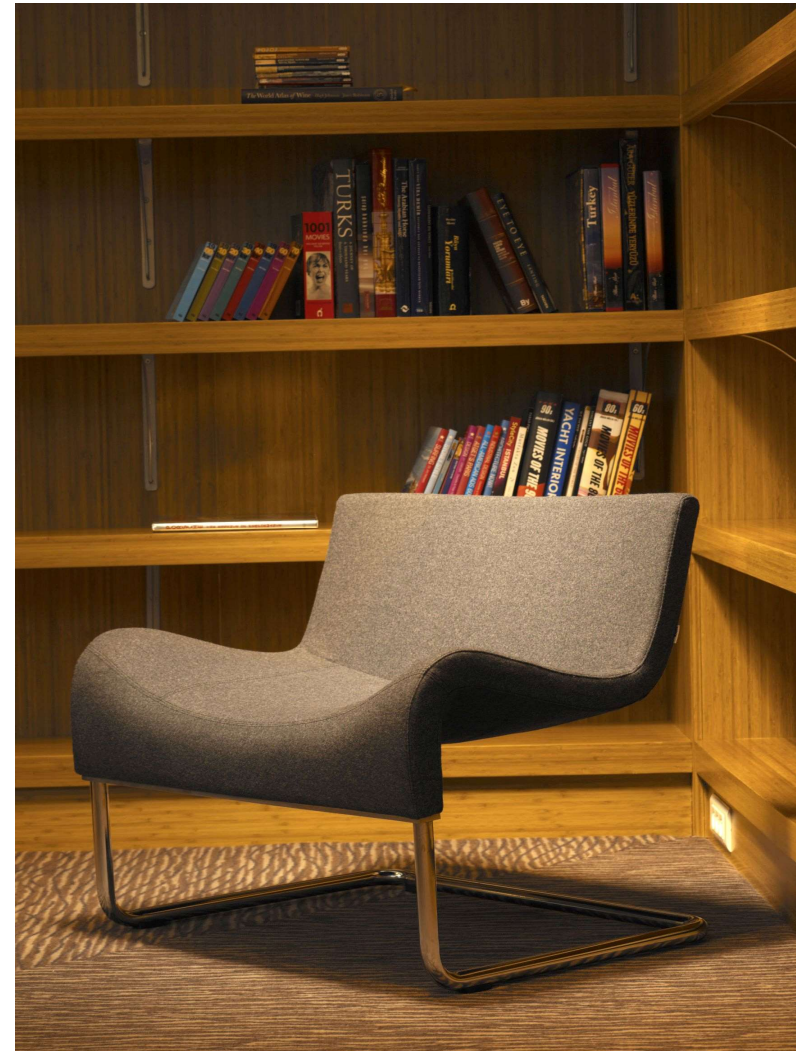

Item: SG-FE-I-BTD