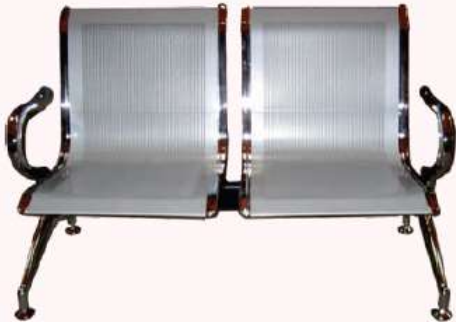

PP Black seating w / Steel Frame

MOF JX 2 Seater Airport Bench

Steel seating in Grey color

MOF JX 3P Seater Airport Bench

Steel seating with Cushion in Black PVC

Item: SG-FE-I-MAH

CONCRETE COFFEE TABLE

Item: SG-FE-I-PTS