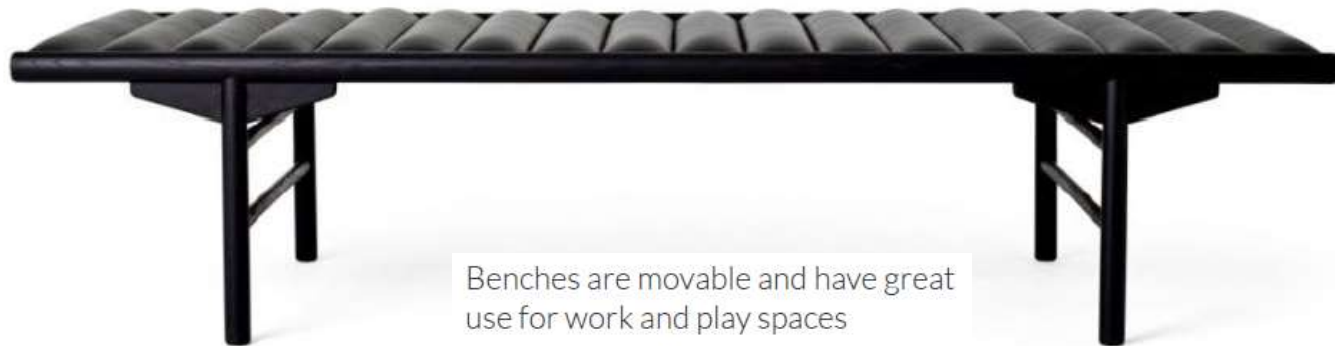

Benches are movable and have great use for work and play spaces